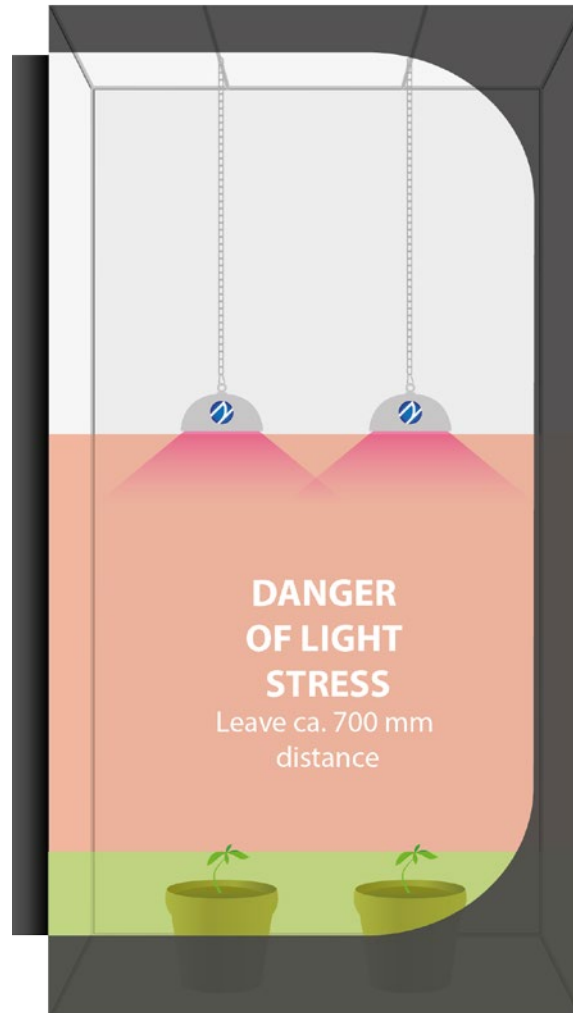

## 3 X NEONICA GROWY 118 - 30W

FOR GROWBOX: 60 X 60 X 150 CM

Type: seedlings

Type: adult plants

Above graphic presentation is only an approximation and its purpose is to serve as an example. Fixture configuration and especially the installation height may vary. Neonica Polska takes no responsibility for any damages caused by too strong light or undesirable effects related to incorrect installation.

## 2 X NEONICA GROWY 154 - 100W

FOR GROWBOX: 90 x 90 x 170 CM

Type: seedlings

Type: adult plants

Above graphic presentation is only an approximation and its purpose is to serve as an example. Fixture configuration and especially the installation height may vary. Neonica Polska takes no responsibility for any damages caused by too strong light or undesirable effects related to incorrect installation.

# 4 X NEONICA GROWY 218 - 60W

FOR GROWBOX: 120 X 120 X 185 CM

Type: seedlings

Type: adult plants

Above graphic presentation is only an approximation and its purpose is to serve as an example. Fixture configuration and especially the installation height may vary. Neonica Polska takes no responsibility for any damages caused by too strong light or undesirable effects related to incorrect installation.

# 3 X NEONICA GROWY 154 - 100W

FOR GROWBOX: 120 X 120 X 185 CM

Type: seedlings

Type: adult plants

Above graphic presentation is only an approximation and its purpose is to serve as an example. Fixture configuration and especially the installation height may vary. Neonica Polska takes no responsibility for any damages caused by too strong light or undesirable effects related to incorrect installation.