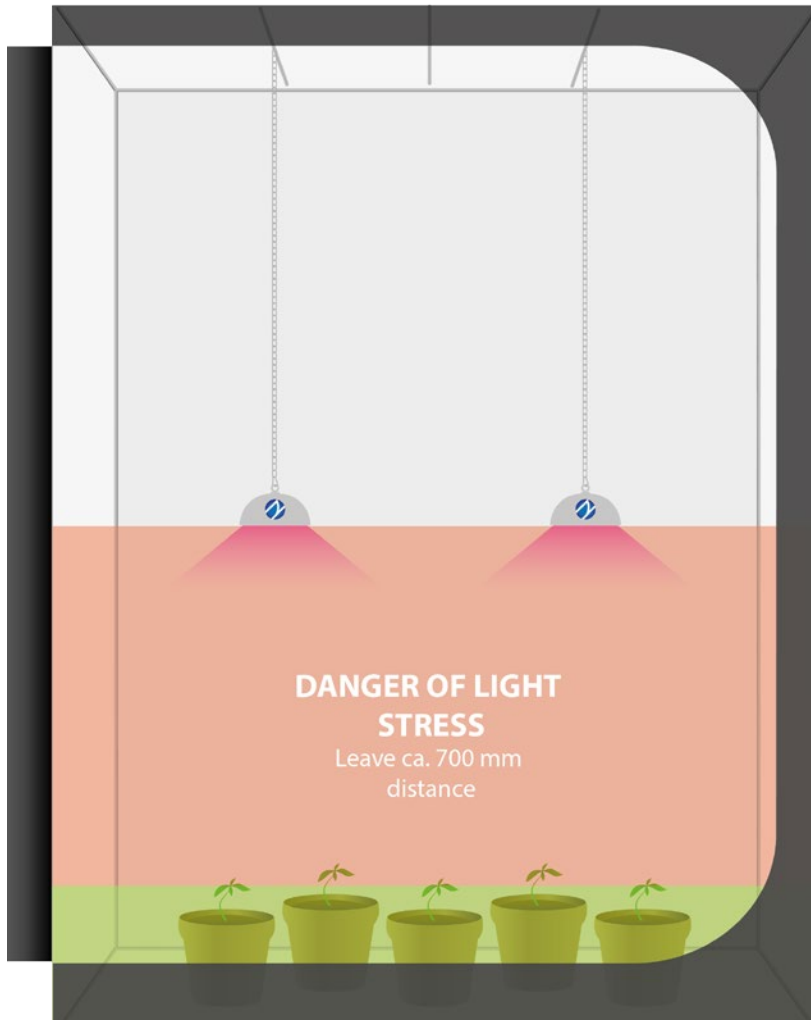

## 2 X NEONICA GROWY 154 - 100W

FOR GROWBOX: 90 x 90 x 170 CM

Type: seedlings

Type: adult plants

Above graphic presentation is only an approximation and its purpose is to serve as an example. Fixture configuration and especially the installation height may vary. Neonica Polska takes no responsibility for any damages caused by too strong light or undesirable effects related to incorrect installation.

# 4 X NEONICA GROWY 218 - 60W

FOR GROWBOX: 120 X 120 X 185 CM

Type: seedlings

Type: adult plants

Above graphic presentation is only an approximation and its purpose is to serve as an example. Fixture configuration and especially the installation height may vary. Neonica Polska takes no responsibility for any damages caused by too strong light or undesirable effects related to incorrect installation.

# 3 X NEONICA GROWY 154 - 100W

FOR GROWBOX: 120 X 120 X 185 CM

Type: seedlings

Type: adult plants

Above graphic presentation is only an approximation and its purpose is to serve as an example. Fixture configuration and especially the installation height may vary. Neonica Polska takes no responsibility for any damages caused by too strong light or undesirable effects related to incorrect installation.

## 2 X NEONICA GROWY 254 - 200W

FOR GROWBOX: 150 x 150 x 200 CM

Type: seedlings

Type: adult plants

Above graphic presentation is only an approximation and its purpose is to serve as an example. Fixture configuration and especially the installation height may vary. Neonica Polska takes no responsibility for any damages caused by too strong light or undesirable effects related to incorrect installation.