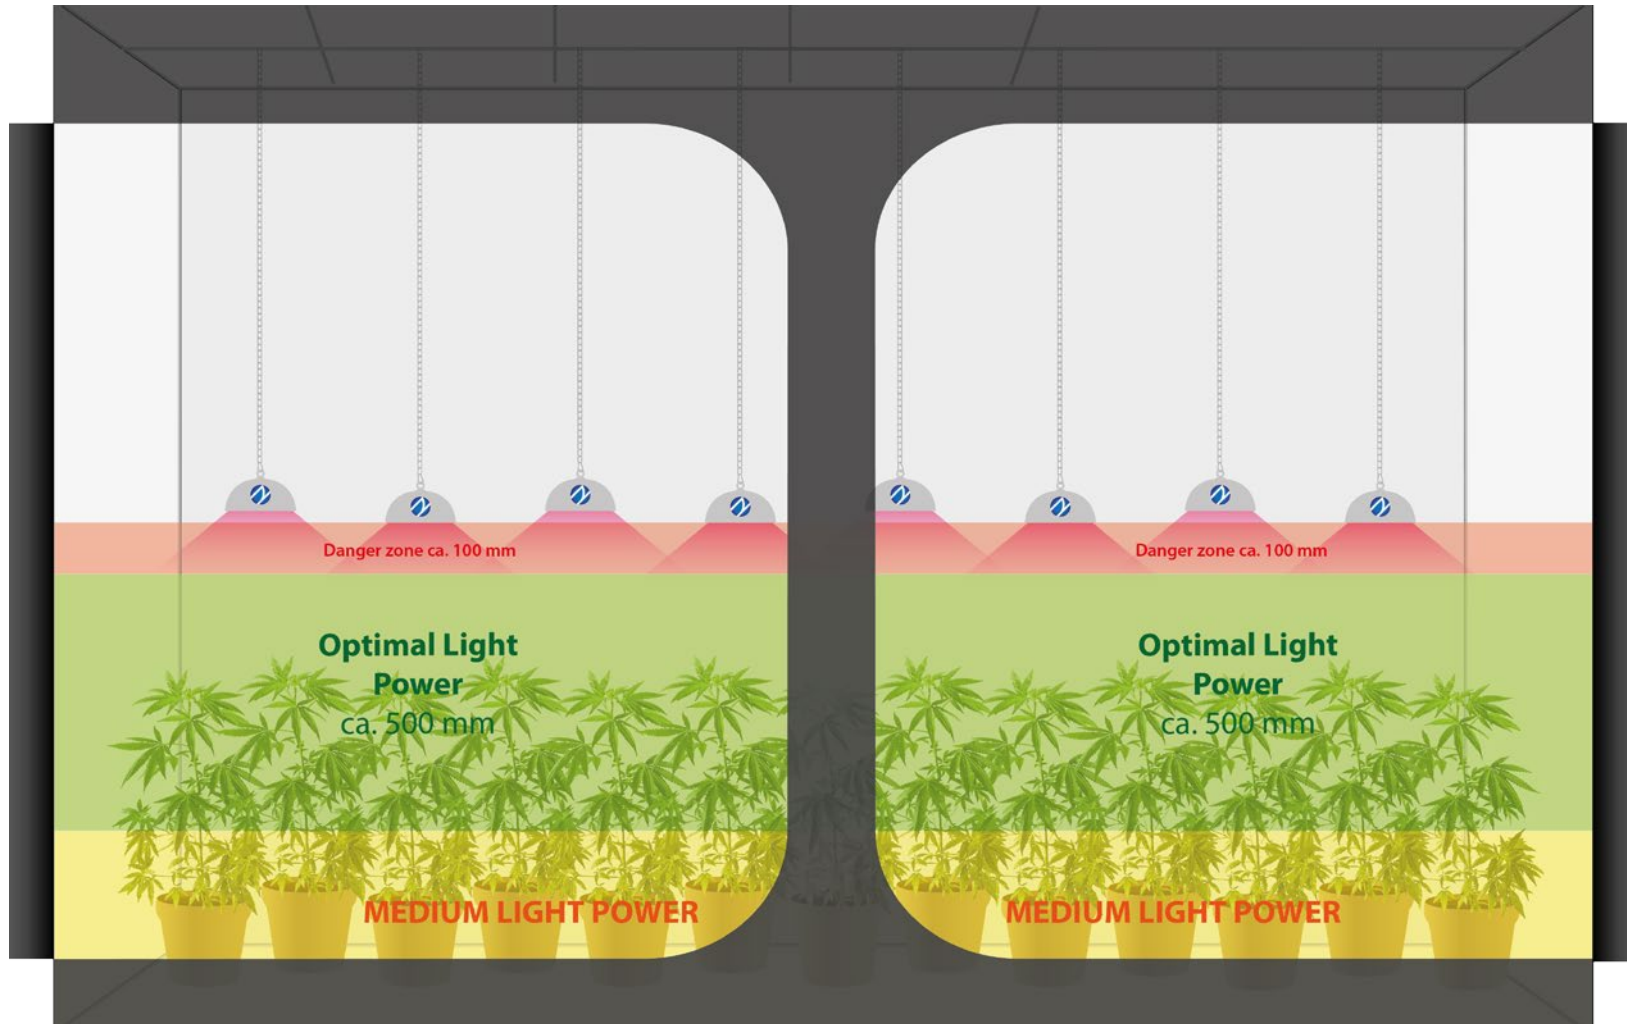

# 4 X NEONICA GROWY 254 - 200W

FOR GROWBOX: 240 X 240 X 200 CM

Type: seedlings

Above graphic presentation is only an approximation and its purpose is to serve as an example. Fixture configuration and especially the installation height may vary. Neonica Polska takes no responsibility for any damages caused by too strong light or undesirable effects related to incorrect installation.

# 4 X NEONICA GROWY 254 - 200W

FOR GROWBOX: 240 X 240 X 200 CM

Type: adult plants

Above graphic presentation is only an approximation and its purpose is to serve as an example. Fixture configuration and especially the installation height may vary. Neonica Polska takes no responsibility for any damages caused by too strong light or undesirable effects related to incorrect installation.

# 8 X NEONICA GROWY 254 - 200W

FOR GROWBOX: 300 X 300 X 200 CM

Type: seedlings

Above graphic presentation is only an approximation and its purpose is to serve as an example. Fixture configuration and especially the installation height may vary. Neonica Polska takes no responsibility for any damages caused by too strong light or undesirable effects related to incorrect installation.

# 8 X NEONICA GROWY 254 - 200W

FOR GROWBOX: 300 X 300 X 200 CM

Type: adult plants

Above graphic presentation is only an approximation and its purpose is to serve as an example. Fixture configuration and especially the installation height may vary. Neonica Polska takes no responsibility for any damages caused by too strong light or undesirable effects related to incorrect installation.