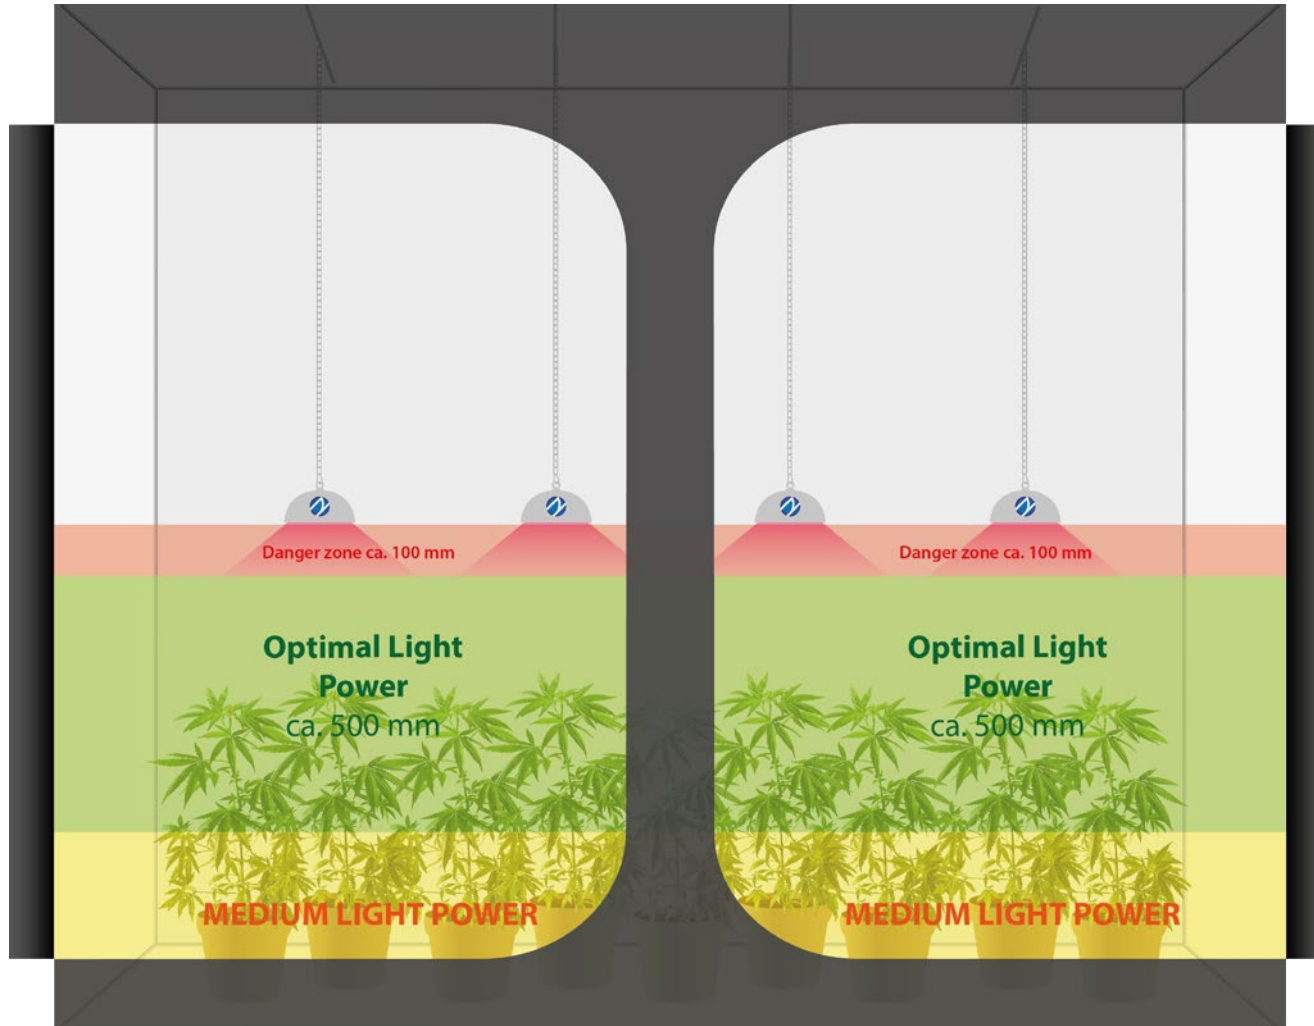

## 2 X NEONICA GROWY 254 - 200W

FOR GROWBOX: 150 x 150 x 200 CM

Type: seedlings

Type: adult plants

Above graphic presentation is only an approximation and its purpose is to serve as an example. Fixture configuration and especially the installation height may vary. Neonica Polska takes no responsibility for any damages caused by too strong light or undesirable effects related to incorrect installation.

# 4 X NEONICA GROWY 254 - 200W

FOR GROWBOX: 240 X 240 X 200 CM

Type: seedlings

Above graphic presentation is only an approximation and its purpose is to serve as an example. Fixture configuration and especially the installation height may vary. Neonica Polska takes no responsibility for any damages caused by too strong light or undesirable effects related to incorrect installation.

# 4 X NEONICA GROWY 254 - 200W

FOR GROWBOX: 240 X 240 X 200 CM

Type: adult plants

Above graphic presentation is only an approximation and its purpose is to serve as an example. Fixture configuration and especially the installation height may vary. Neonica Polska takes no responsibility for any damages caused by too strong light or undesirable effects related to incorrect installation.

# 8 X NEONICA GROWY 254 - 200W

FOR GROWBOX: 300 X 300 X 200 CM

Type: seedlings

Above graphic presentation is only an approximation and its purpose is to serve as an example. Fixture configuration and especially the installation height may vary. Neonica Polska takes no responsibility for any damages caused by too strong light or undesirable effects related to incorrect installation.