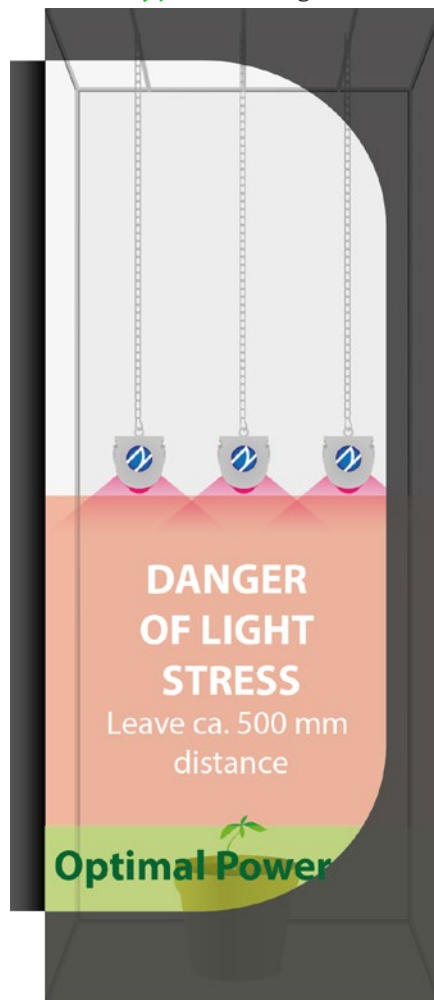

## 3 X NEONICA GROWY 118 - 30W

FOR GROWBOX: 60 X 60 X 150 CM

Type: seedlings

Type: adult plants

Above graphic presentation is only an approximation and its purpose is to serve as an example. Fixture configuration and especially the installation height may vary. Neonica Polska takes no responsibility for any damages caused by too strong light or undesirable effects related to incorrect installation.

## 2 X NEONICA GROWY 154 - 100W

FOR GROWBOX: 90 x 90 x 170 CM

Type: seedlings

Type: adult plants

Above graphic presentation is only an approximation and its purpose is to serve as an example. Fixture configuration and especially the installation height may vary. Neonica Polska takes no responsibility for any damages caused by too strong light or undesirable effects related to incorrect installation.

# 4 X NEONICA GROWY 218 - 60W

FOR GROWBOX: 120 X 120 X 185 CM

Type: seedlings

Type: adult plants

Above graphic presentation is only an approximation and its purpose is to serve as an example. Fixture configuration and especially the installation height may vary. Neonica Polska takes no responsibility for any damages caused by too strong light or undesirable effects related to incorrect installation.

# 3 X NEONICA GROWY 154 - 100W

FOR GROWBOX: 120 X 120 X 185 CM

Type: seedlings

Type: adult plants

Above graphic presentation is only an approximation and its purpose is to serve as an example. Fixture configuration and especially the installation height may vary. Neonica Polska takes no responsibility for any damages caused by too strong light or undesirable effects related to incorrect installation.